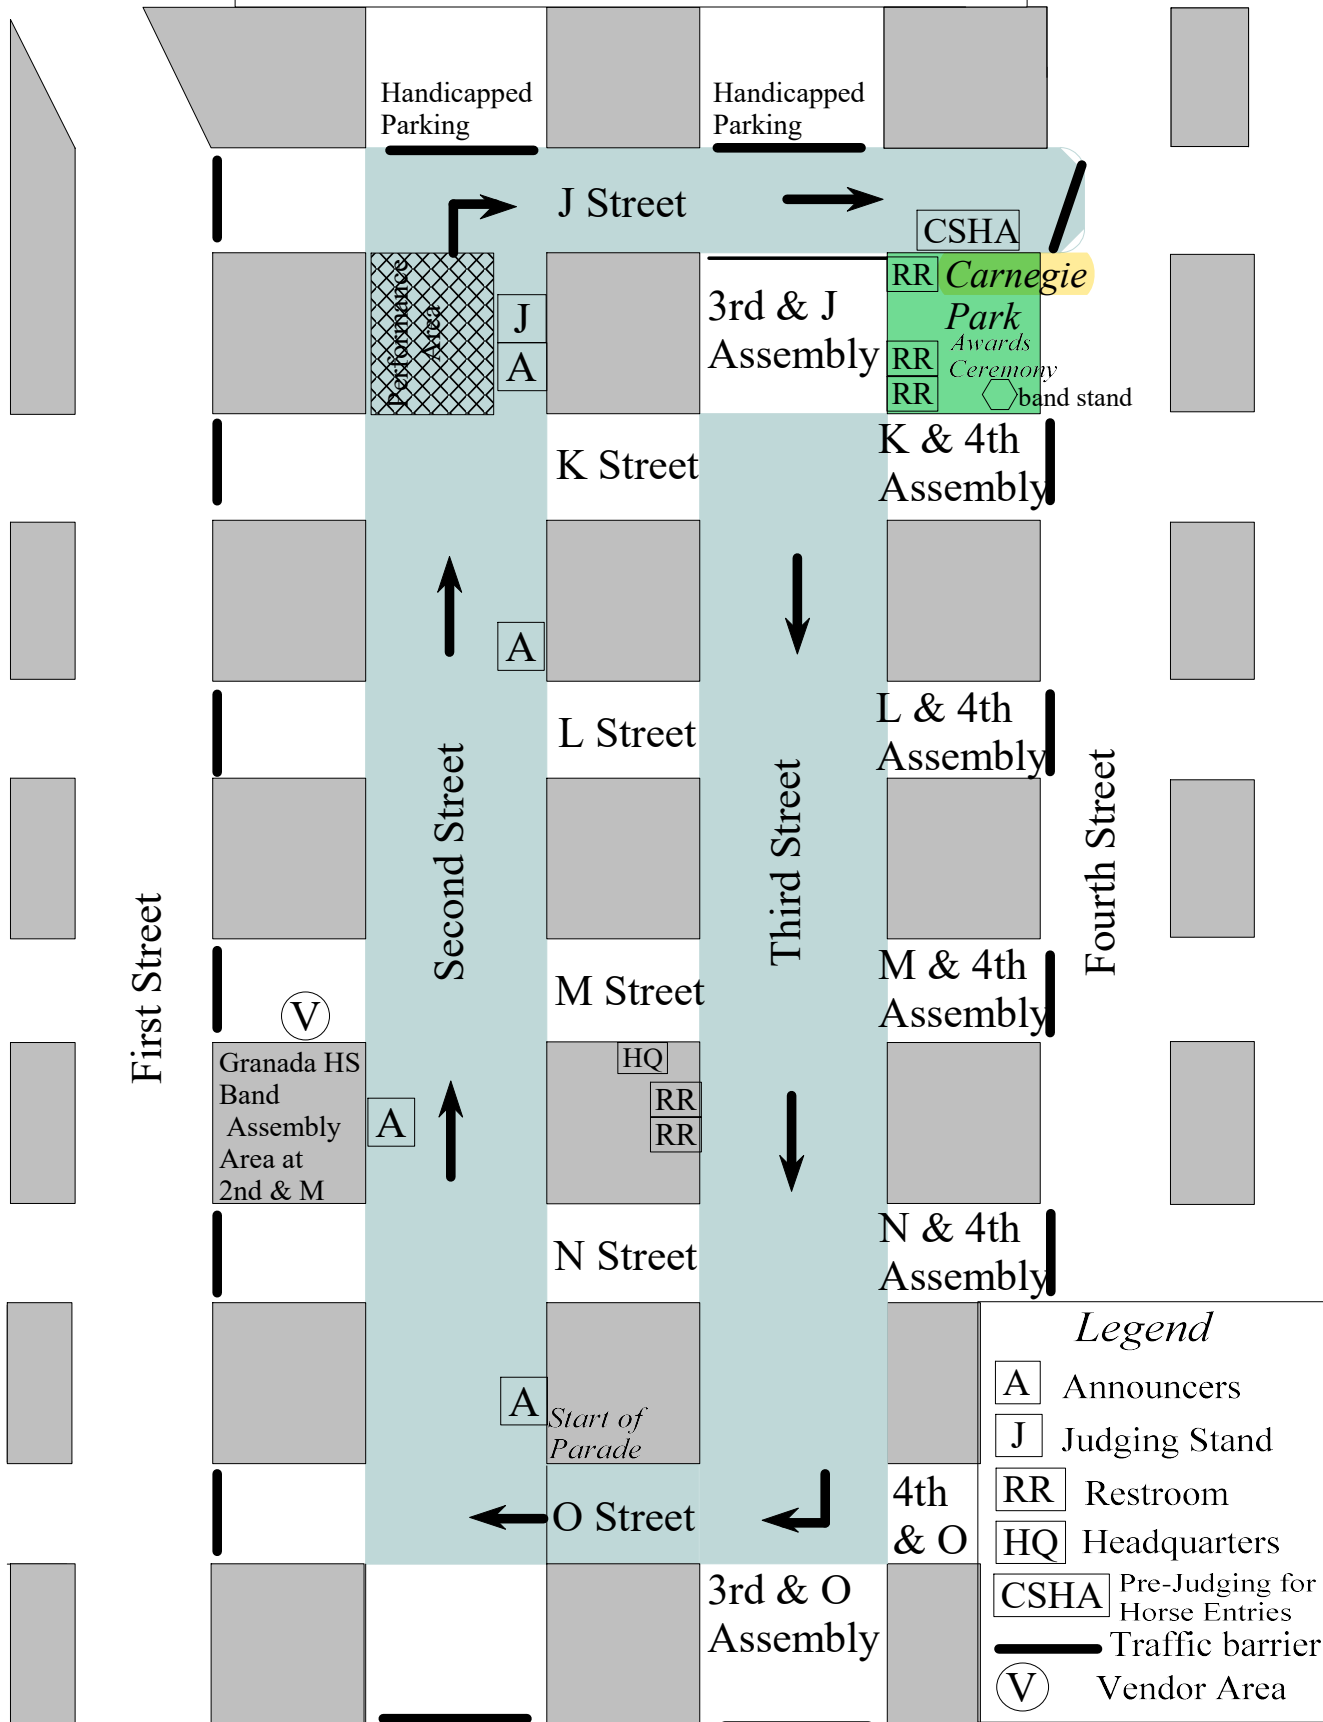

# Livermore Rodeo Parade Route

## Legend

- A Announcers
- J Judging Stand
- RR Restroom
- HQ Headquarters
- CSHA Pre-Judging for Horse Entries
- Traffic barrier
- V Vendor Area