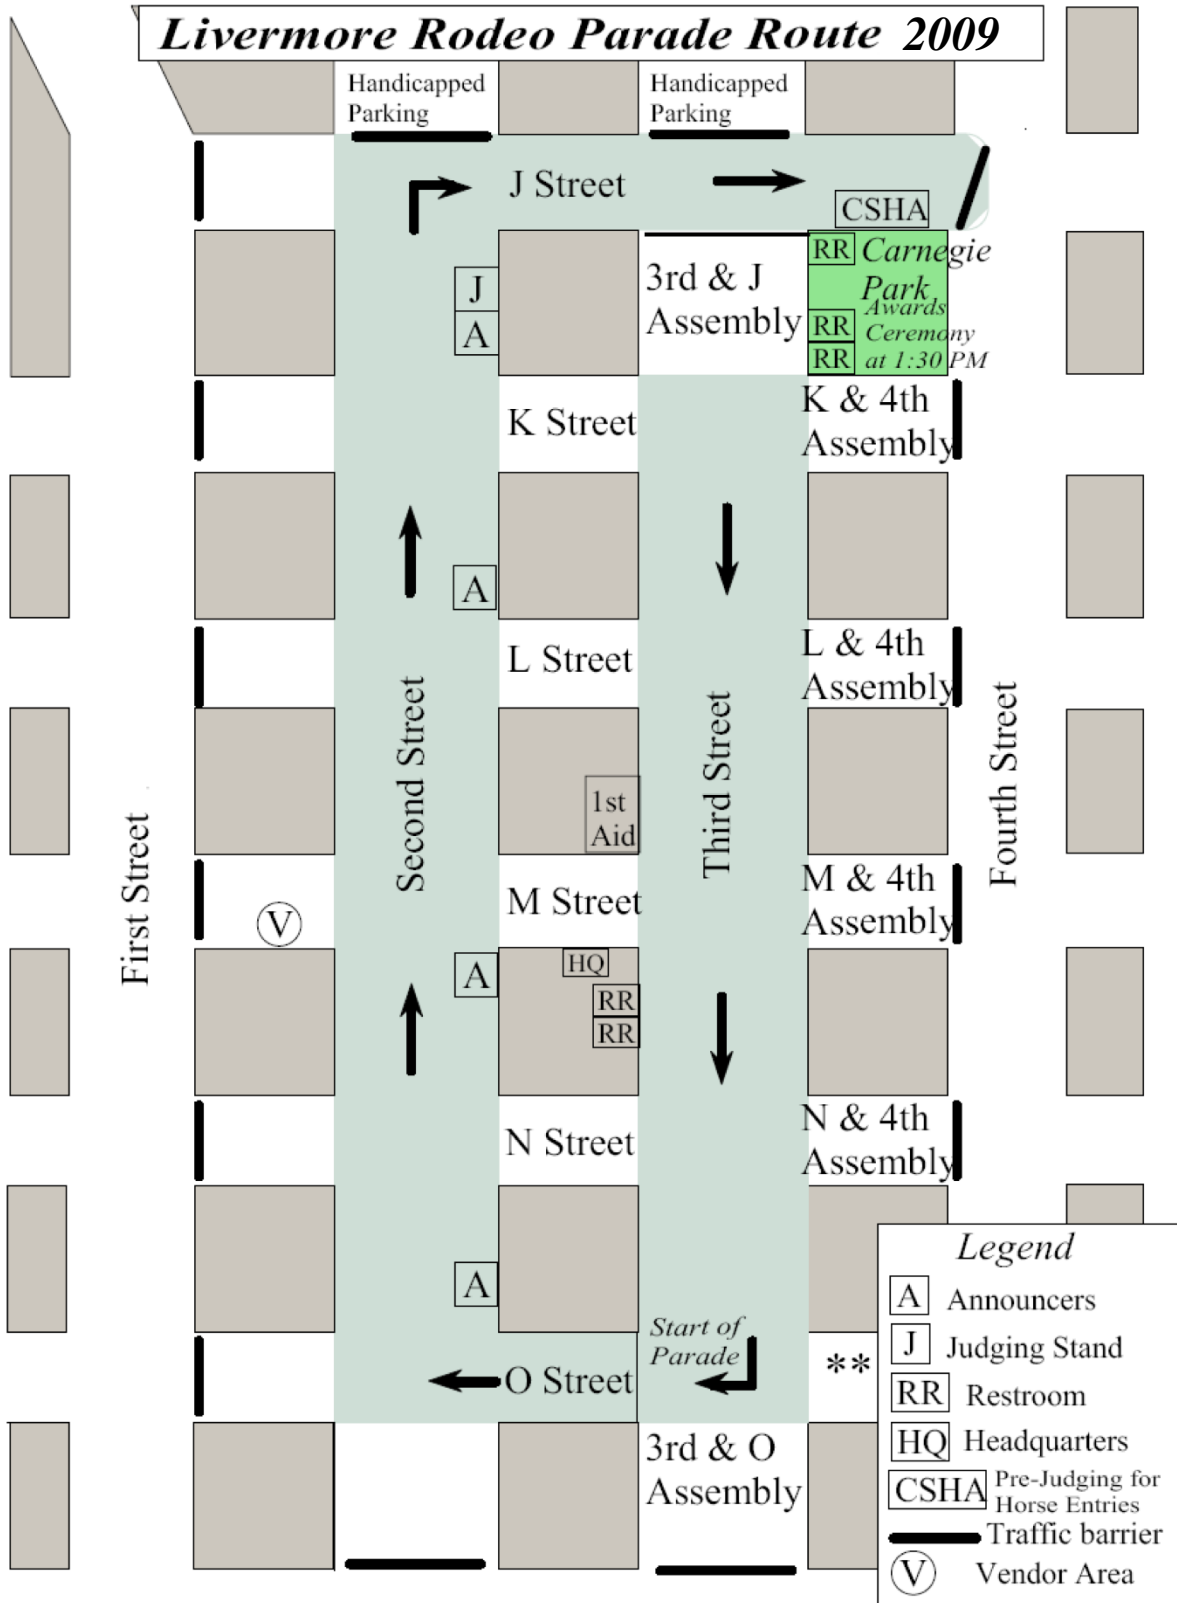

Livermore Rodeo Parade, 2010  
 PO Box 845  
 Livermore, California  
 94551

### Livermore Rodeo Parade Route 2009

**Legend**

- [A] Announcers
- [J] Judging Stand
- [RR] Restroom
- [HQ] Headquarters
- [CSHA] Pre-Judging for Horse Entries
- Traffic barrier
- (V) Vendor Area